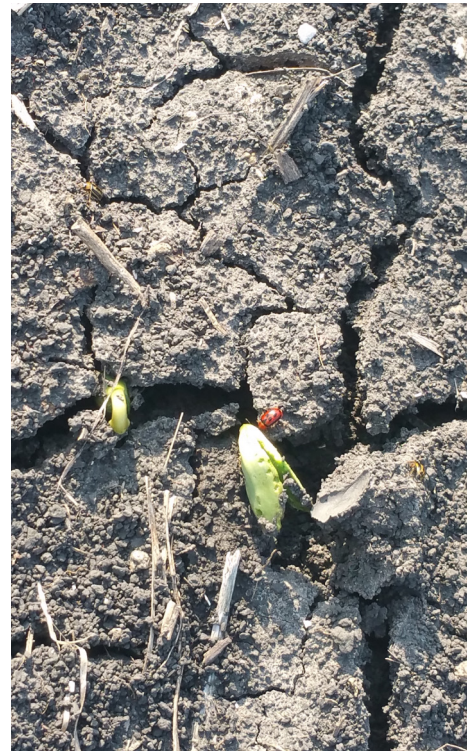

AGRONOMIC BACKGROUND & CONSIDERATIONS

April Borders, Research & Agronomy Development Manager

Bean leaf beetles can overwinter in leaf litter and then emerge early season to start feeding on volunteer soybeans. They then will lay eggs on the volunteer plants, allowing for another flush of beetles. First generation beetles feed on leaves and will produce a second generation that can damage pods.

ACTION PLAN FROM YOUR LEGEND SEEDS TEAM

If you have a bean-on-bean rotation where the soybeans planted were either untreated or were treated but did not have an insecticide in the treatment, you will need to pay a little extra attention to monitor the situation and scout the beans to determine the amount of damage.

While bean-on-bean is not a common rotation, there is a concern that this year, due to delayed planting conditions, some growers in select areas may resort to continuous beans to get something planted. In these situations, the best management practice would be to have your bean seed treated with **Legend Seeds YP Pro: Soybean Treatment** to protect the plant. YP Pro provides optimal plant protection from the root to leaf tips and guards against all major seed and early season soil-borne diseases and damage from a broad spectrum of above and below-ground insects.

Picture: Note the etching on the cotyledons from bean leaf beetle feeding.

800.678.3346 • legendseeds.net