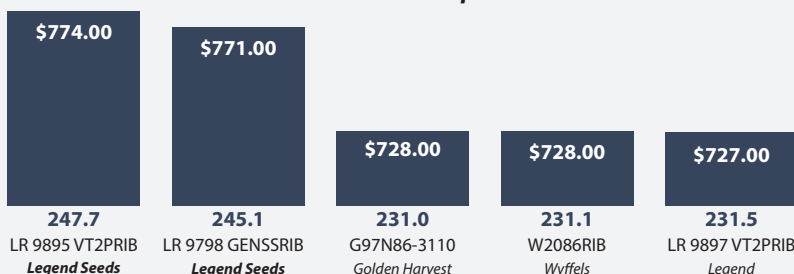

DISEASES TOLERANCE

- Gray Leaf spot 5
- Anthracnose 8
- Goss's Wilt 7
- Northern Leaf Blight 7

Rating Scale: 10-1
10 = Superior | 5 = Average | 1 = Poor

| Company | Hybrids | Yield | Trait | Posted RM | Moisture | Return/Acre | Location |
|----------------|------------------|----------|-------|-----------|----------|-------------|----------------|
| Legend Seeds | LR 9895 VT2PRIB | VT2PRIB | 247.7 | 95 | 19.2 | \$774.00 | Emmetsburg, IA |
| Legend Seeds | LR 9798 GENSSRIB | GENSSRIB | 245.1 | 98 | 18.5 | \$771.00 | Emmetsburg, IA |
| Golden Harvest | G97N86-3110 | 3110 | 231.0 | 97 | 18.3 | \$728.00 | Emmetsburg, IA |
| Wyffels | W2086RIB | VT2PRIB | 231.1 | 98 | 18.4 | \$728.00 | Emmetsburg, IA |
| Legend | LR 9897 VT2PRIB | VT2PRIB | 231.5 | 97 | 18.7 | \$727.00 | Emmetsburg, IA |

LR 9895 VT2PRIB

RM 95 to 98 | Emmetsburg, Iowa

Yield and Return per Acre

P.O. Box 241 • De Smet, SD 57231
800.678.3346 • legendseeds.net