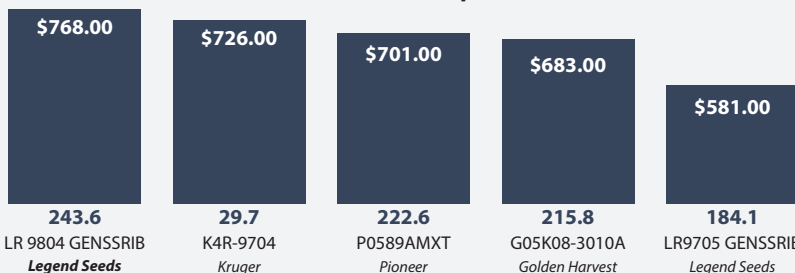

DISEASES TOLERANCE

- Gray Leaf spot 6
- Anthracnose 6
- Goss's Wilt 8
- Northern Leaf Blight 7

Rating Scale: 10-1
10 = Superior | 5 = Average | 1 = Poor

Company	Hybrids	Yield	Trait	Posted RM	Moisture	Return/Acre	Location
Legend Seeds	LR 9804 GENSSRIB	243.6	GENSSRIB	104	18.2	\$768.00	Britt, IA
Kruger	K4R-9704	229.7	GENSSRIB	104	18.0	\$726.00	Britt, IA
Pioneer	P0589AMXT	222.6	AMXT	105	18.4	\$701.00	Britt, IA
Golden Harvest	G05K08-3010A	215.8	3010,A	105	17.9	\$683.00	Britt, IA
Legend	LR9705 GENSSRIB	184.1	GENSSRIB	105	18.1	\$581.00	Britt, IA

LR 9804 GENSSRIB

RM 104-105 | Britt, Iowa

Yield and Return per Acre

P.O. Box 241 • De Smet, SD 57231
800.678.3346 • legendseeds.net