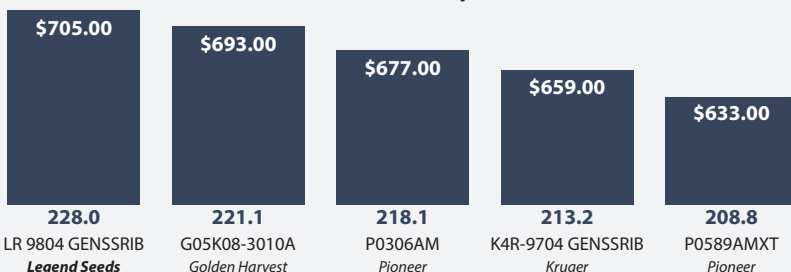

Yield and Return per Acre

P.O. Box 241 • De Smet, SD 57231
800.678.3346 • legendseeds.net