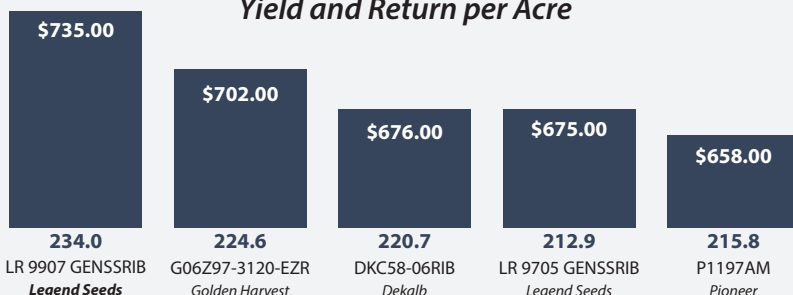

DISEASES TOLERANCE

- Gray Leaf spot 6
- Goss's Wilt 8
- Northern Leaf Blight 8

Rating Scale: 10-1
10 = Superior | 5 = Average | 1 = Poor

Company	Hybrids	Yield	Trait	Posted RM	Moisture	Return/Acre	Location
Legend Seeds	LR 9907 GENSSRIB	234.0	GENSSRIB	107	18.7	\$735.00	Waterloo, IA
Golden Harvest	G06Z97-3120-EZR	224.6	3120 EZREF	106	19.1	\$702.00	Waterloo, IA
Dekalb	DKC58-06RIB	220.7	GENSSRIB	108	21.3	\$676.00	Waterloo, IA
Legend Seeds	LR 9705 GENSSRIB	212.9	GENSSRIB	105	17.7	\$675.00	Waterloo, IA
Pioneer	P1197AM	215.8	AM	111	21.7	\$658.00	Waterloo, IA

LR 9907 GENSSRIB

RM 105-108 | Waterloo, Iowa

Yield and Return per Acre

P.O. Box 241 • De Smet, SD 57231
800.678.3346 • legendseeds.net