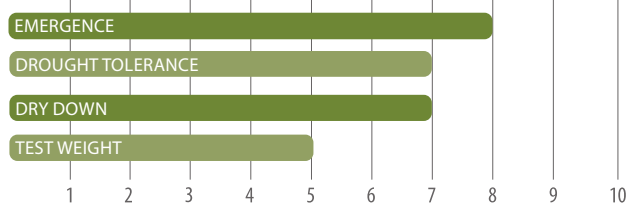

KO-42003

NEW!

103 DAY

FEATURES

- Girthy ear with deep kernels
- Very good emergence and early plant vigor
- Impressive stalk and root strength
- Works well as a dual-purpose product

BENEFITS

MANAGEMENT RECOMMENDATIONS

- Herbicide Tolerance: Conventional
- Best positioned in zone and north
- Timely harvest recommended due to average staygreen
- Good choice for reduced tillage or no-till systems
- Contains no insect or herbicide traits; additional pest management may be required

COMMENTS & NOTES

Rating Scale: 10-1; 10= Superior, 5= Average, 1= Poor

Plant Height: MS= Medium Short, M= Medium, MT= Medium Tall, T= Tall

Ear Height: MH= Moderately High, M= Moderate, ML= Moderately Low