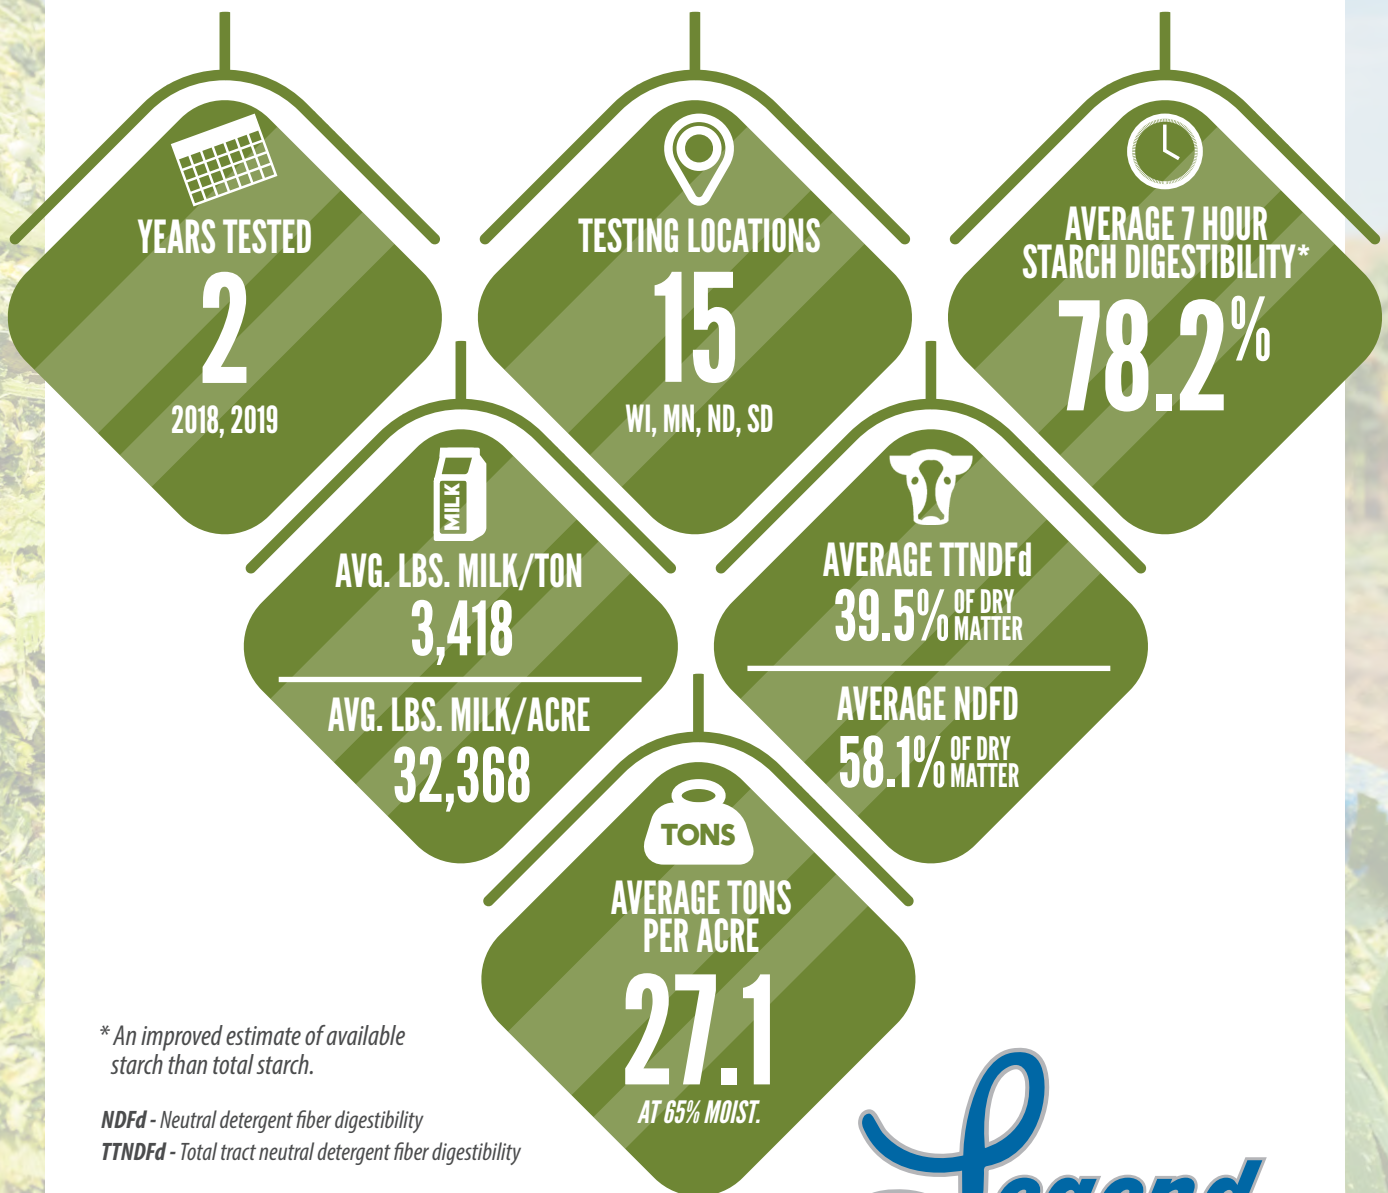

LEGEND SEEDS

PRODUCT DATA SUMMARY

Our seed is developed, tested and proven here, for your acres. Legend Seeds is committed to local testing of our products to ensure we offer the right seed on the right acre to provide you with confidence from planting to harvest. Below is the multi-plot data summary of a silage hybrid that was tested across various L.E.A.P. and sales plot locations across our footprint.

LNG 9895 RR SILAGE | 95 DAY

Hybrid Features:

- Tall plant with a full canopy density
- Excellent tonnage and neutral detergent fiber digestibility
- Excellent starch content and digestibility
- Solid agronomic package

* An improved estimate of available starch than total starch.

NDFd - Neutral detergent fiber digestibility

TTNDfD - Total tract neutral detergent fiber digestibility