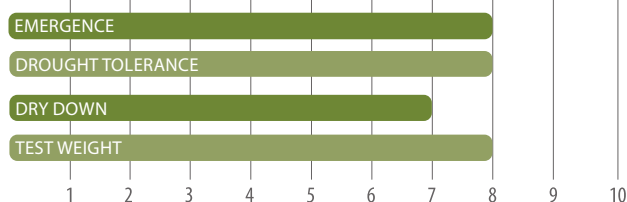

KO-44086

NEW!

86 DAY

FEATURES

- Medium-tall statured plant with strong stalks and root strength
- Good emergence and early vigor for stand establishment
- Very good drought tolerance
- Great grain quality and overall agronomics

BENEFITS

MANAGEMENT RECOMMENDATIONS

- Herbicide Tolerance: Conventional
- Performs well on a variety of soil type and environments
- Can handle a wide range of planting populations
- Not recommended for corn-on-corn acres, best performance on rotated acres
- Contains no insect or herbicide traits; additional pest management may be required

AGRONOMIC CHARACTERISTICS

<i>GDU Flowering</i>	1175
<i>GDU Black Layer</i>	2110
<i>Plant Height</i>	MT
<i>Ear Height</i>	MH
<i>Ear Type</i>	F
<i>Kernel Rows</i>	16-18
<i>Cob Color</i>	Red
<i>Husk Cover</i>	Average
<i>Root Strength</i>	8
<i>Stalk Strength</i>	7
<i>Staygreen</i>	8
<i>Recommended Planting Population</i>	M-MH
<i>Irrigation</i>	HR
<i>No-till</i>	HR
<i>Coarse Texture (CEC<8)</i>	HR
<i>Medium Texture (CEC 8-14)</i>	HR
<i>Fine Texture (CEC>14)</i>	HR
<i>Silage</i>	R
<i>Corn-on-corn</i>	C

COMMENTS & NOTES

Rating Scale: 10-1; 10= Superior, 5= Average, 1= Poor

Plant Height: MS= Medium Short, M= Medium, MT= Medium Tall, T= Tall

Ear Height: MH= Moderately High, M= Moderate, ML= Moderately Low