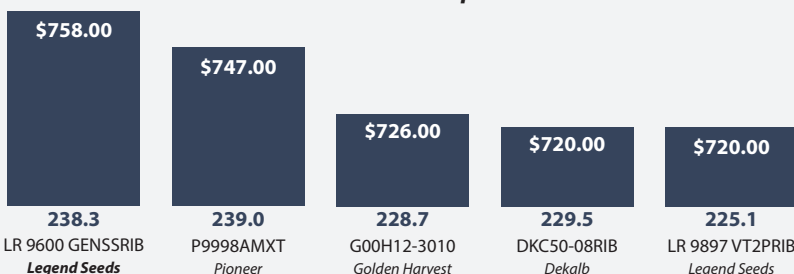

DISEASES TOLERANCE

- Goss's Wilt 5
- Northern Leaf Blight 9

Rating Scale: 10-1
10 = Superior | 5 = Average | 1 = Poor

Company	Hybrids	Yield	Trait	Posted RM	Moisture	Return/Acre	Location
Legend Seeds	LR 9600 GENSSRIB	238.3	GENSSRIB	100	17.3	\$758.00	Osage, IA
Pioneer	P9998AMXT	239.0	AMXT	99	19.1	\$747.00	Osage, IA
Golden Harvest	G00H12-3010	228.7	3010	100	17.5	\$726.00	Osage, IA
Dekalb	DKC50-08RIB	229.5	GENSSRIB	100	18.7	\$720.00	Osage, IA
Legend Seeds	LR 9897 VT2PRIB	225.1	VT2PRIB	97	16.7	\$720.00	Osage, IA

LR 9600 GENSSRIB

RM 97 to 102 | Osage, Iowa

Yield and Return per Acre

P.O. Box 241 • De Smet, SD 57231
800.678.3346 • legendseeds.net