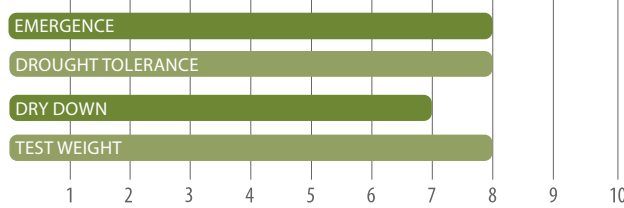

KO-41090

NEW!
90 DAY

FEATURES

- Good choice as a dual-purpose silage option
- Impressive grain quality and very good test weight
- Strong early season emergence and vigor
- Good late season harvestability

BENEFITS

MANAGEMENT RECOMMENDATIONS

- Herbicide Tolerance: Conventional
- Highly recommended for rotated acres
- Performs best if kept in zone
- Avoid fields with a history of Goss's Wilt
- Contains no insect or herbicide traits; additional pest management may be required

AGRONOMIC CHARACTERISTICS

<i>GDU Flowering</i>	1210
<i>GDU Black Layer</i>	2130
<i>Plant Height</i>	T
<i>Ear Height</i>	MH
<i>Ear Type</i>	F
<i>Kernel Rows</i>	16-18
<i>Cob Color</i>	Red
<i>Husk Cover</i>	Average
<i>Root Strength</i>	7
<i>Stalk Strength</i>	7
<i>Staygreen</i>	7
<i>Recommended Planting Population</i>	M-MH
<i>Irrigation</i>	HR
<i>No-till</i>	HR
<i>Coarse Texture (CEC<8)</i>	HR
<i>Medium Texture (CEC 8-14)</i>	HR
<i>Fine Texture (CEC>14)</i>	HR
<i>Silage</i>	HR
<i>Corn-on-corn</i>	R

COMMENTS & NOTES

Rating Scale: 10-1; 10= Superior, 5= Average, 1= Poor

Plant Height: MS= Medium Short, M= Medium, MT= Medium Tall, T= Tall

Ear Height: MH= Moderately High, M= Moderate, ML= Moderately Low