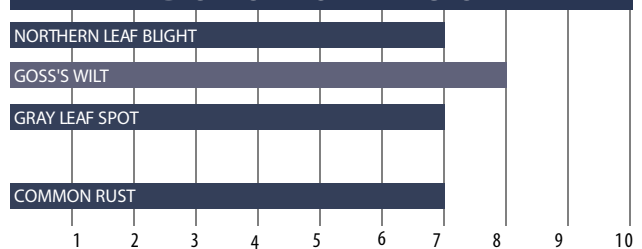

LR 9104 PCE

104 DAY

Also Available as LS 5104 CONV

FEATURES

- Girthy semi-flex ear with fast dry down
- Excellent roots and very good stalk ratings
- Good staygreen and fall appearance
- Widely adapted across region with good northern movement

BENEFITS

MANAGEMENT RECOMMENDATIONS

- Herbicide Tolerance: Glyphosate, Glufosinate, 2,4-D choline and FOP
- Refuge Requirement: 5% Structured Non-Bt Refuge
- Best performance seen in zone and north
- Very good tolerance to drought and Goss's Wilt allows western movement
- Exhibits very good Tar Spot tolerance
- Agronomic strength allows for a wide range of planting populations but excels at higher planting populations
- Highly recommended to use a fungicide in environments with heavy Northern Corn Leaf Blight and Gray Leaf Spot, especially for corn-on-corn acres

AGRONOMIC CHARACTERISTICS

GDU Flowering	1450
GDU Black Layer	2550
Plant Height	MT
Ear Height	MH
Ear Type	S
Kernel Rows	16-18
Cob Color	Red
Husk Cover	Average
Root Strength	9
Stalk Strength	8
Staygreen	7
Recommended Planting Population	M-MH
Irrigation	HR
No-till	HR
Coarse Texture (CEC<8)	HR
Medium Texture (CEC 8-14)	HR
Fine Texture (CEC> 14)	HR
Silage	HR
Corn-on-corn	HR

DISEASE TOLERANCES

Rating Scale: 1-10; 10= Superior, 5= Average, 1= Poor

Plant Height: S= Short, MS= Medium Short; M= Medium; MT= Medium- Tall, T= Tall

Ear Height: MH= Moderately High, M= Moderate, ML= Moderately Low