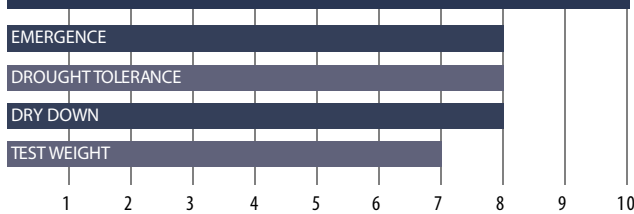

LR 9104 PCE

104 DAY

Also Available as LS 5104 CONV

FEATURES

- Girthy semi-flex ear with fast dry down
- Excellent roots and very good stalk ratings
- Good staygreen and fall appearance
- Widely adapted across region with good northern movement

BENEFITS

MANAGEMENT RECOMMENDATIONS

- Herbicide Tolerance: Glyphosate, Glufosinate, 2,4-D choline and FOP
- Refuge Requirement: 5% Structured Non-Bt Refuge
- Best performance seen in zone and north
- Very good tolerance to drought and Goss's Wilt allows western movement
- Exhibits very good Tar Spot tolerance
- Agronomic strength allows for a wide range of planting populations but excels at higher planting populations
- Highly recommended to use a fungicide in environments with heavy Northern Corn Leaf Blight and Gray Leaf Spot, especially for corn-on-corn acres