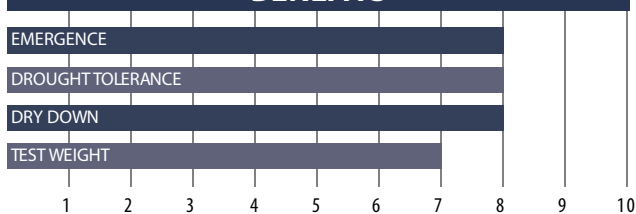

LR 9182 PCE

82 DAY

FEATURES

- Very good emergence and early season vigor
- Fast drying hybrid with good fall appearance
- Very good drought tolerance
- Medium tall statured plant with good stalk and root strength

BENEFITS

MANAGEMENT RECOMMENDATIONS

- Herbicide Tolerance: Glyphosate, 2,4-D choline and FOP
- Refuge Requirement: 5% Structured Non-Bt Refuge
- Keep in zone for best performance
- Works well on stress acres with very good drought tolerance
- Use caution in areas with heavy pressure from Goss's Wilt
- A fungicide is recommended in areas with heavy Northern Corn Leaf Blight pressure
- Best in corn/bean rotation, use caution when rotating to corn fields with high levels of corn rootworm pressure