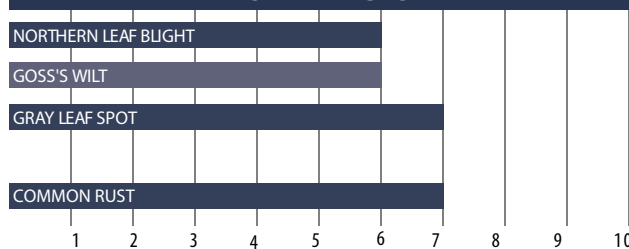

LR 9182 PCE

82 DAY

FEATURES

- Very good emergence and early season vigor
- Fast drying hybrid with good fall appearance
- Very good drought tolerance
- Medium tall statured plant with good stalk and root strength

BENEFITS

MANAGEMENT RECOMMENDATIONS

- Herbicide Tolerance: Glyphosate, 2,4-D choline and FOP
- Refuge Requirement: 5% Structured Non-Bt Refuge
- Keep in zone for best performance
- Works well on stress acres with very good drought tolerance
- Use caution in areas with heavy pressure from Goss's Wilt
- A fungicide is recommended in areas with heavy Northern Corn Leaf Blight pressure
- Best in corn/bean rotation, use caution when rotating to corn fields with high levels of corn rootworm pressure

AGRONOMIC CHARACTERISTICS

GDU Flowering	1120
GDU Black Layer	2070
Plant Height	MT
Ear Height	M
Ear Type	S
Kernel Rows	16-18
Cob Color	Red
Husk Cover	Average
Root Strength	7
Stalk Strength	7
Staygreen	6
Recommended Planting Population	ML-MH
Irrigation	HR
No-till	HR
Coarse Texture (CEC<8)	HR
Medium Texture (CEC 8-14)	HR
Fine Texture (CEC> 14)	HR
Silage	R
Corn-on-corn	R

TOLERANCES

Rating Scale: 1-10; 10= Superior, 5= Average, 1= Poor

Plant Height: S= Short, MS= Medium Short; M= Medium; MT= Medium- Tall, T= Tall

Ear Height: MH= Moderately High, M= Moderate, ML= Moderately Low