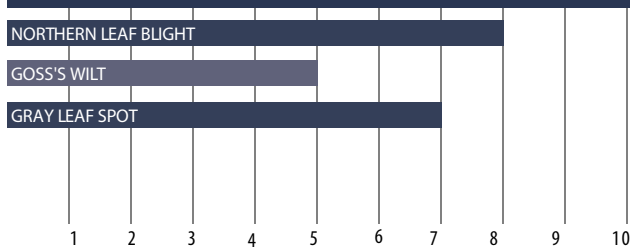

LR 9195 DC5122 EZREF

95 DAY

Also Available as LR 9195 3010

FEATURES

- Nice ear-flex with good grain quality
- Very good stalk and roots for late season standability
- Strong agronomics and yield
- Flares husk for good dry down

BENEFITS

MANAGEMENT RECOMMENDATIONS

- Herbicide Tolerance: Glyphosate & Glufosinate
- Performs best on highly productive soils but stable on variable soils
- Above average drought tolerance and Goss's Wilt will limit western movement
- Recommended for delayed harvest
- Best performance at medium to high plant populations
- Check bag tag for refuge - only those labeled as tolerant to glufosinate may be sprayed with glufosinate ammonium based herbicides

AGRONOMIC CHARACTERISTICS

GDU Flowering	1300
GDU Black Layer	2345
Plant Height	MT
Ear Height	M
Ear Type	S
Kernel Rows	16-18
Cob Color	Red
Husk Cover	Average
Root Strength	8
Stalk Strength	8
Staygreen	7
Recommended Planting Population	M-H
Irrigation	HR
No-till	HR
Coarse Texture (CEC<8)	R
Medium Texture (CEC 8-14)	HR
Fine Texture (CEC> 14)	HR
Silage	R
Corn-on-corn	HR

DISEASE TOLERANCES

Rating Scale: 1-10; 10= Superior, 5= Average, 1= Poor

Plant Height: S= Short, MS= Medium Short; M= Medium; MT= Medium- Tall, T= Tall

Ear Height: MH= Moderately High, M= Moderate, ML= Moderately Low