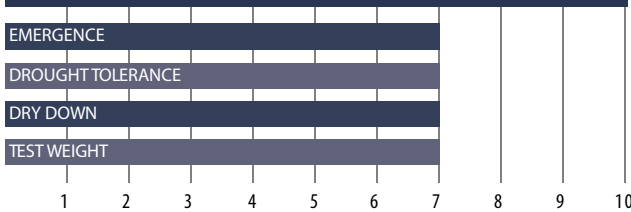

LR 9195 DC5122 EZREF

95 DAY

Also Available as LR 9195 3010

FEATURES

- Nice ear-flex with good grain quality
- Very good stalk and roots for late season standability
- Strong agronomics and yield
- Flares husk for good dry down

BENEFITS

MANAGEMENT RECOMMENDATIONS

- Herbicide Tolerance: Glyphosate & Glufosinate
- Performs best on highly productive soils but stable on variable soils
- Above average drought tolerance and Goss's Wilt will limit western movement
- Recommended for delayed harvest
- Best performance at medium to high plant populations
- Check bag tag for refuge - only those labeled as tolerant to glufosinate may be sprayed with glufosinate ammonium based herbicides