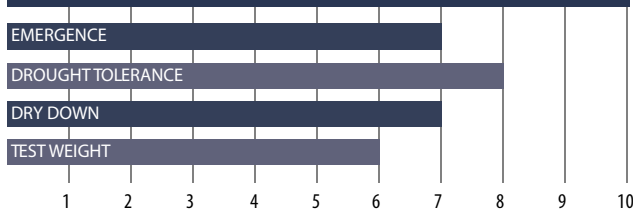

LR 9300 3120A EZREF

NEW

100 DAY

FEATURES

- Very good stalk and root strength
- Artesian trait allows for very good stability in all environments
- Excellent plant health and late season intactness
- Flex style ear with girth

BENEFITS

MANAGEMENT RECOMMENDATIONS

- Herbicide Tolerance: Glyphosate & Glufosinate
- Fits a wide geographic area including all productivity zones from the low end to the high end
- Has good northern movement for a full season product and moves south well for an early product
- Medium tall plant with great stalks and roots allows for delayed harvest if needed