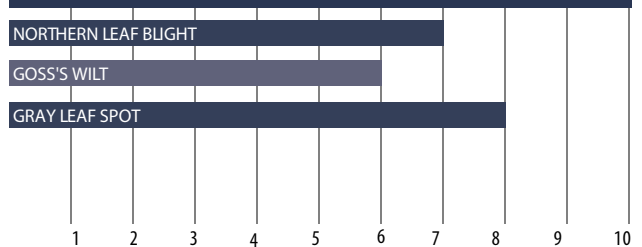

LR 9300 3120A EZREF

NEW

100 DAY

FEATURES

- Very good stalk and root strength
- Artesian trait allows for very good stability in all environments
- Excellent plant health and late season intactness
- Flex style ear with girth

BENEFITS

MANAGEMENT RECOMMENDATIONS

- Herbicide Tolerance: Glyphosate & Glufosinate
- Fits a wide geographic area including all productivity zones from the low end to the high end
- Has good northern movement for a full season product and moves south well for an early product
- Medium tall plant with great stalks and roots allows for delayed harvest if needed

AGRONOMIC CHARACTERISTICS

GDU Flowering	1240
GDU Black Layer	2390
Plant Height	M
Ear Height	M
Ear Type	S
Kernel Rows	18-20
Cob Color	Red
Husk Cover	Average
Root Strength	8
Stalk Strength	8
Staygreen	8
Recommended Planting Population	ML-MH
Irrigation	HR
No-till	R
Coarse Texture (CEC<8)	HR
Medium Texture (CEC 8-14)	HR
Fine Texture (CEC> 14)	HR
Silage	R
Corn-on-corn	C

DISEASE TOLERANCES

Rating Scale: 1-10; 10= Superior, 5= Average, 1= Poor

Plant Height: S= Short, MS= Medium Short; M= Medium; MT= Medium- Tall, T= Tall

Ear Height: MH= Moderately High, M= Moderate, ML= Moderately Low