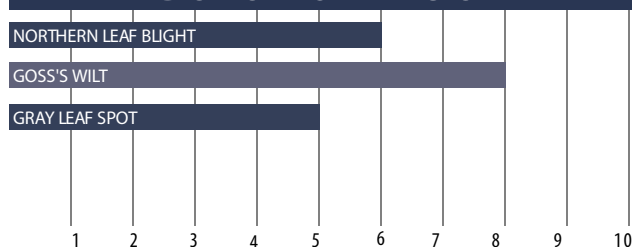

LR 9310 VIP3220 EZREF

NEW

110 DAY

FEATURES

- Great yield performance for the western markets
- Very good Goss's Wilt tolerance
- Moderate plant stature with a flex style ear
- Very good fall appearance and staygreen

BENEFITS

MANAGEMENT RECOMMENDATIONS

- Herbicide Tolerance: Glyphosate & Glufosinate
- Performs in central and western environments
- Will perform best on rotated acres
- Will handle your irrigated and average to highly productive fields the best and still performs on the lower productive fields
- Will respond to a fungicide on the highly managed acre

AGRONOMIC CHARACTERISTICS

GDU Flowering	1380
GDU Black Layer	2600
Plant Height	M
Ear Height	ML
Ear Type	F
Kernel Rows	14-16
Cob Color	Red
Husk Cover	Average
Root Strength	7
Stalk Strength	7
Staygreen	8
Recommended Planting Population	L-MH
Irrigation	HR
No-till	R
Coarse Texture (CEC<8)	R
Medium Texture (CEC 8-14)	HR
Fine Texture (CEC> 14)	HR
Silage	HR
Corn-on-corn	C

DISEASE TOLERANCES

Rating Scale: 1-10; 10= Superior, 5= Average, 1= Poor

Plant Height: S= Short, MS= Medium Short; M= Medium; MT= Medium- Tall, T= Tall

Ear Height: MH= Moderately High, M= Moderate, ML= Moderately Low