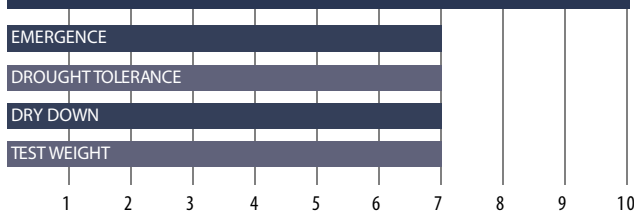

LR 9310 VIP3220 EZREF

NEW

110 DAY

FEATURES

- Great yield performance for the western markets
- Very good Goss's Wilt tolerance
- Moderate plant stature with a flex style ear
- Very good fall appearance and staygreen

BENEFITS

MANAGEMENT RECOMMENDATIONS

- Herbicide Tolerance: Glyphosate & Glufosinate
- Performs in central and western environments
- Will perform best on rotated acres
- Will handle your irrigated and average to highly productive fields the best and still performs on the lower productive fields
- Will respond to a fungicide on the highly managed acre